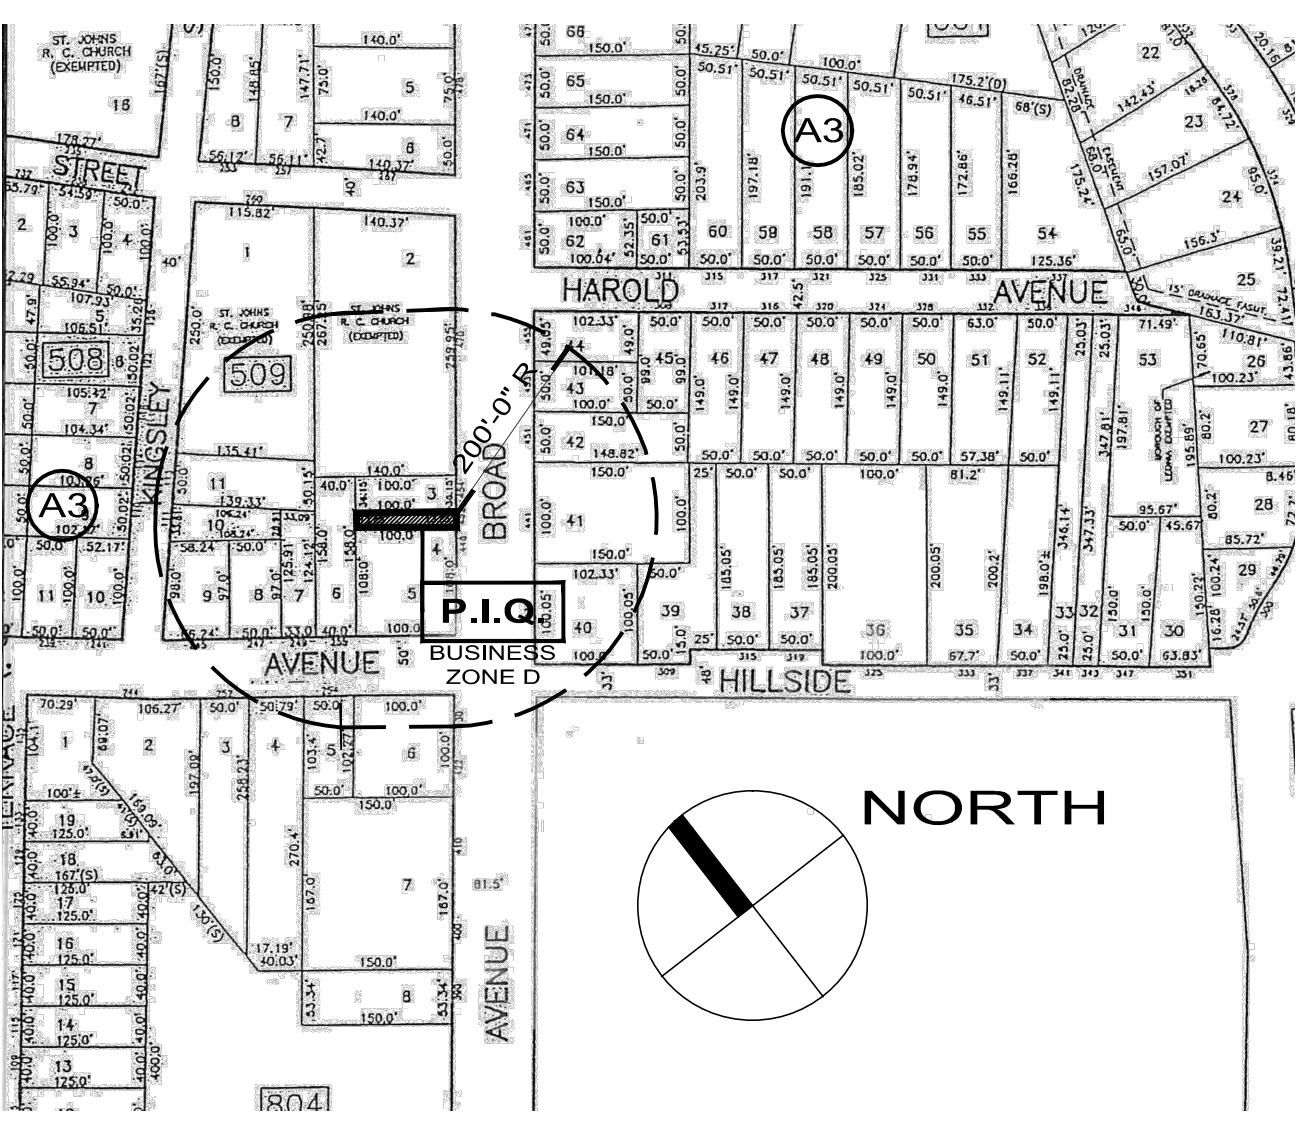

2 ZONE MAP / 200' INFLUENCE MAP
NTS