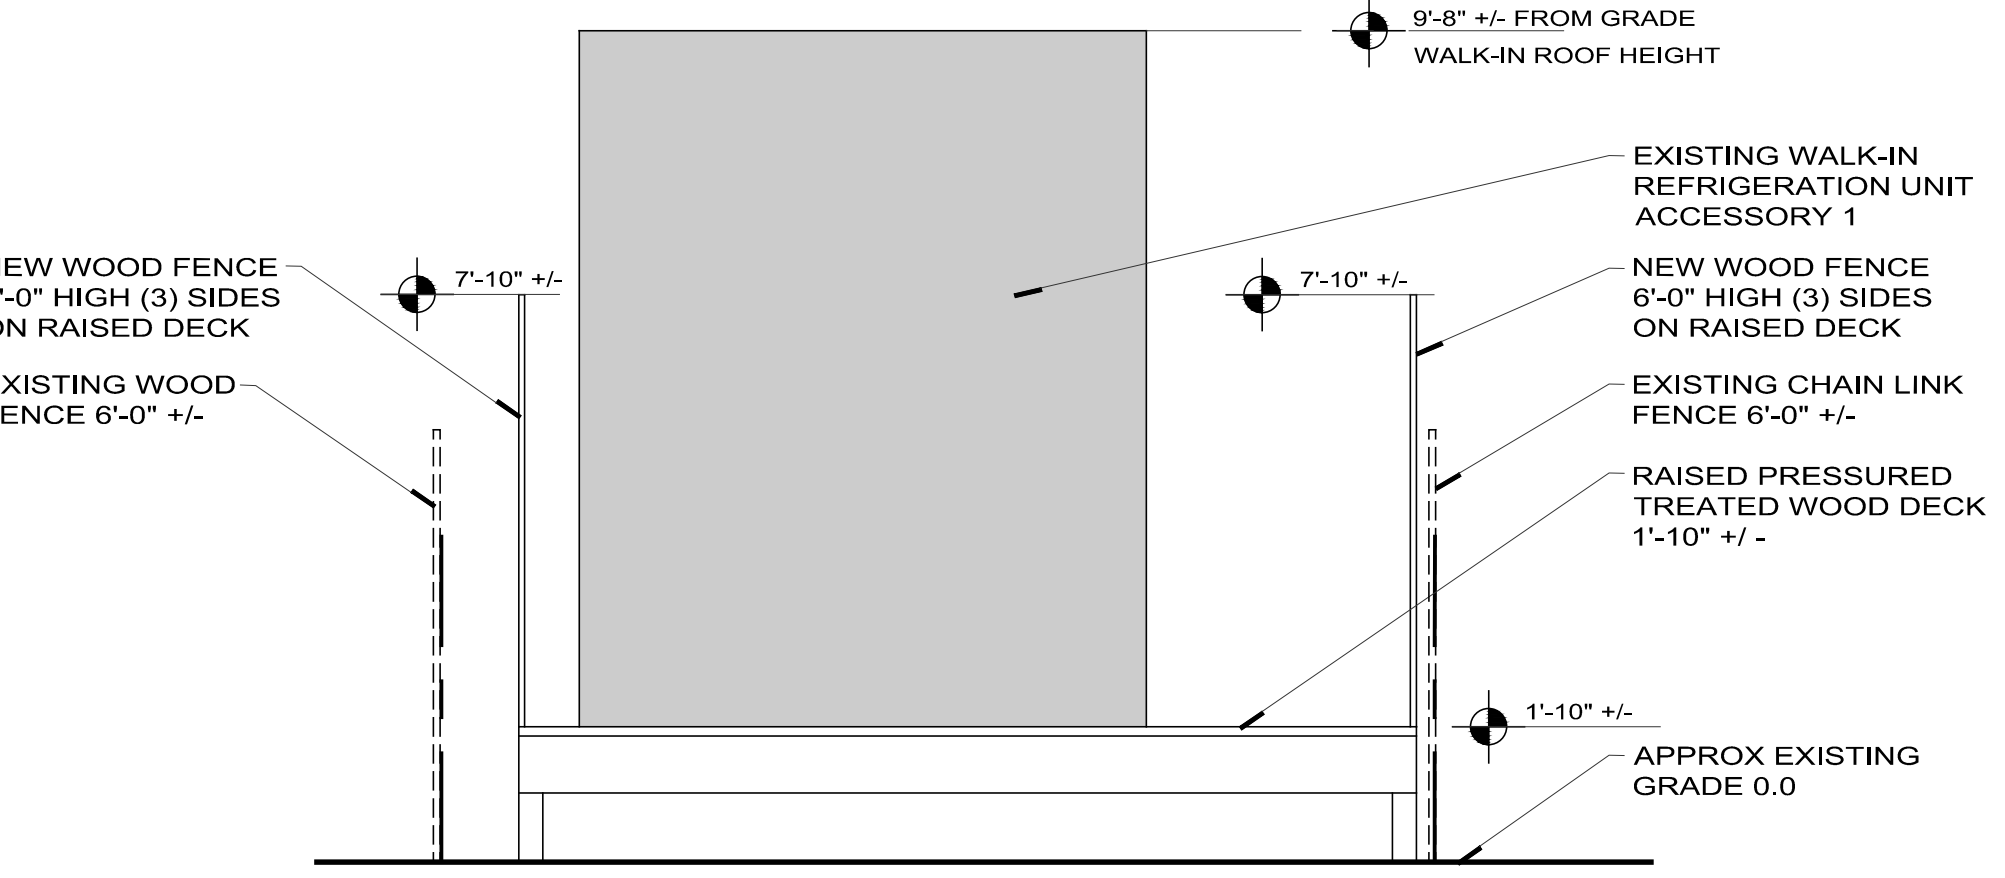

1 SCHEMATIC SECTION
3/8" = 1'-0"