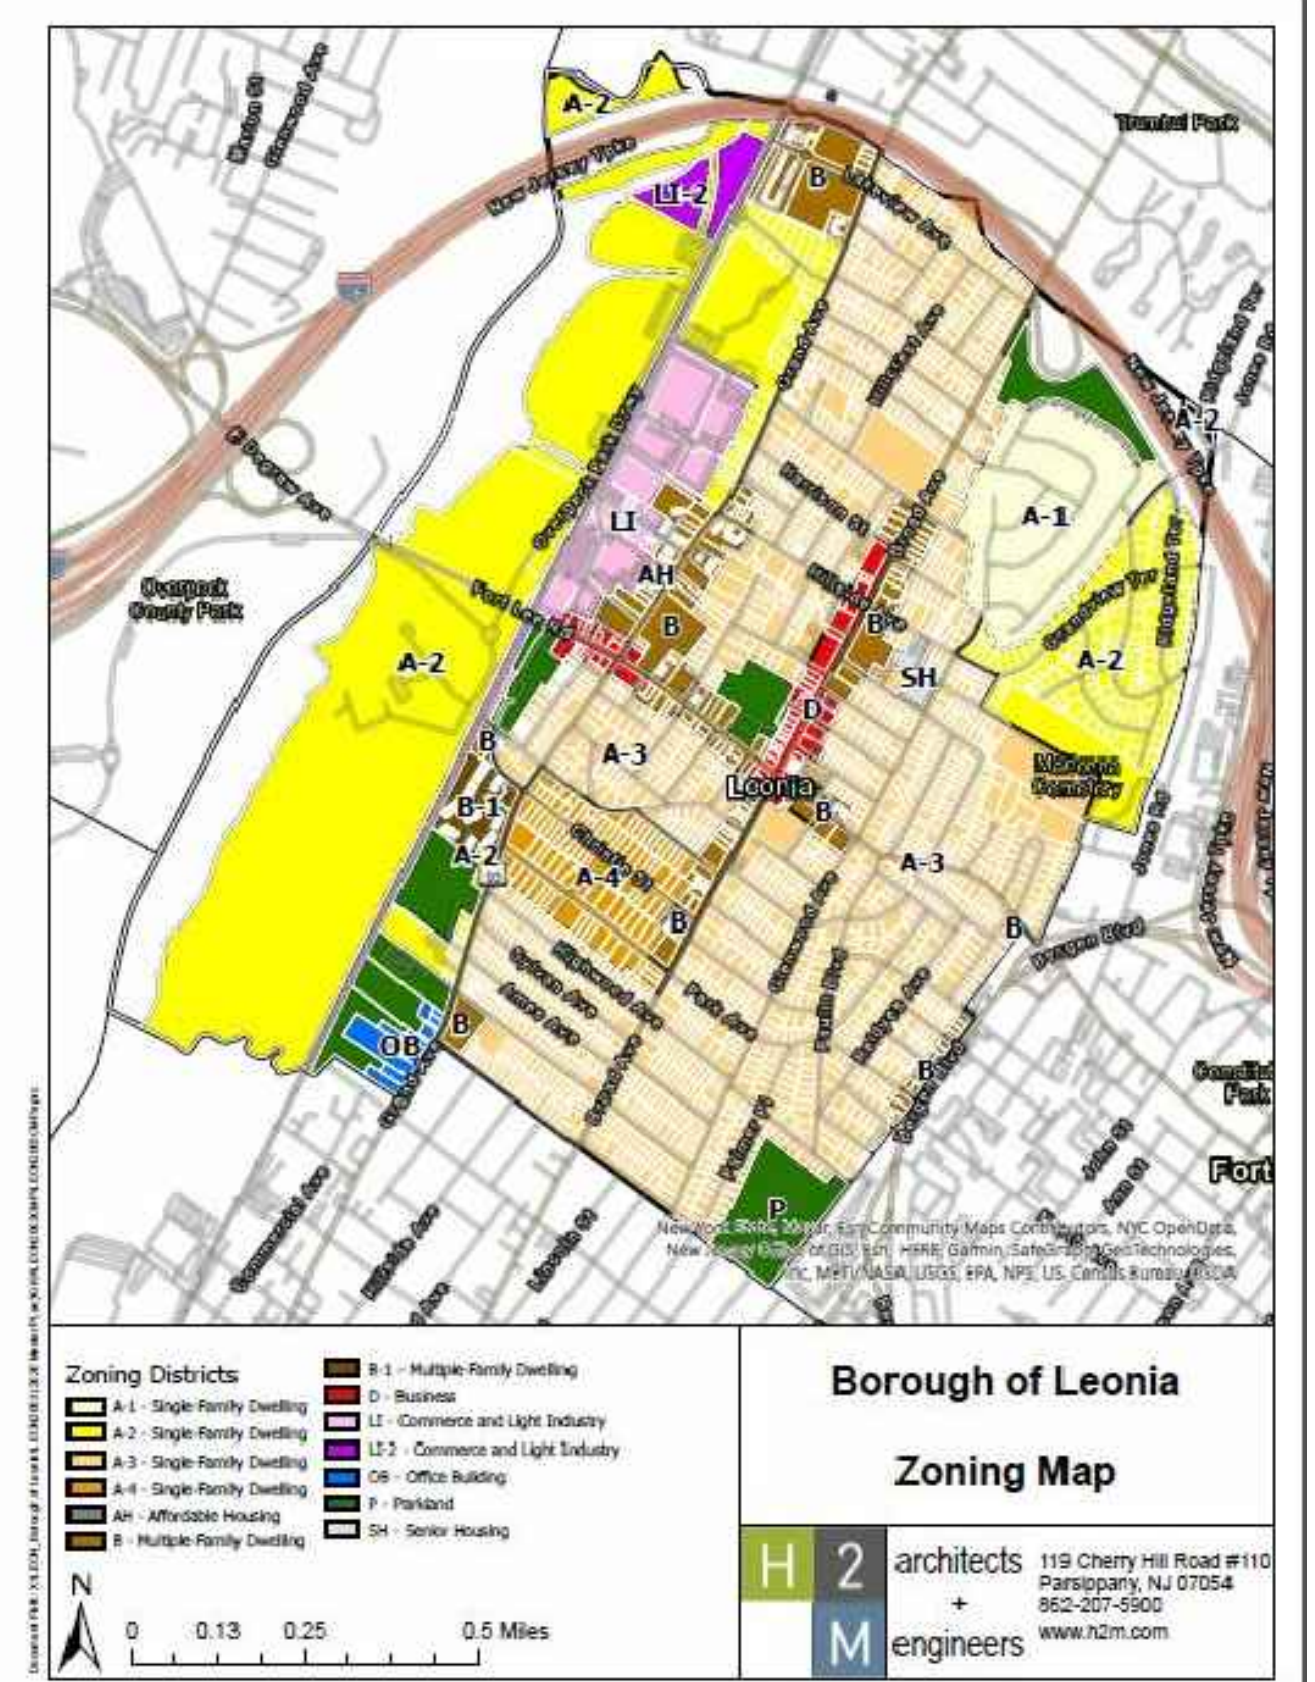

1 SCHEMATIC SECTION
3/8" = 1'-0"