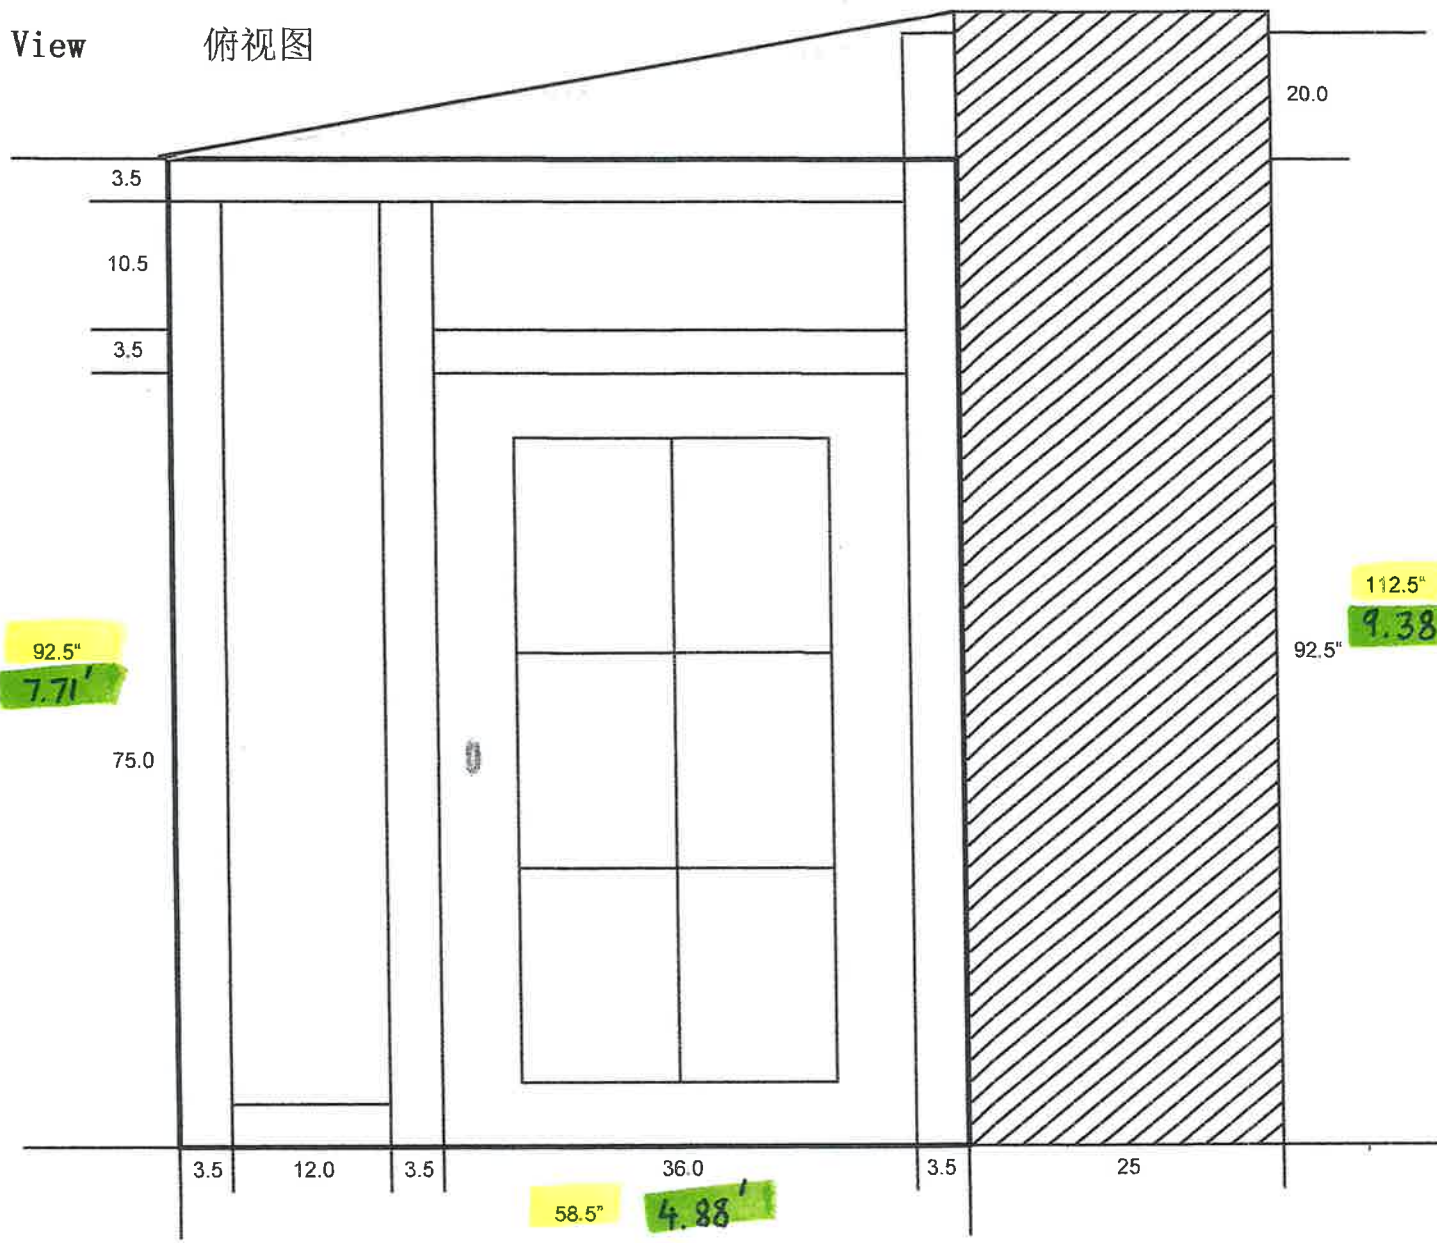

Side View

俯视图

RECEIVED

OCT 31 2023

CODE ENFORCEMENT

RECEIVED
BOROUGH OF LEONIA
PLANNING BOARD
NOV 06 2023