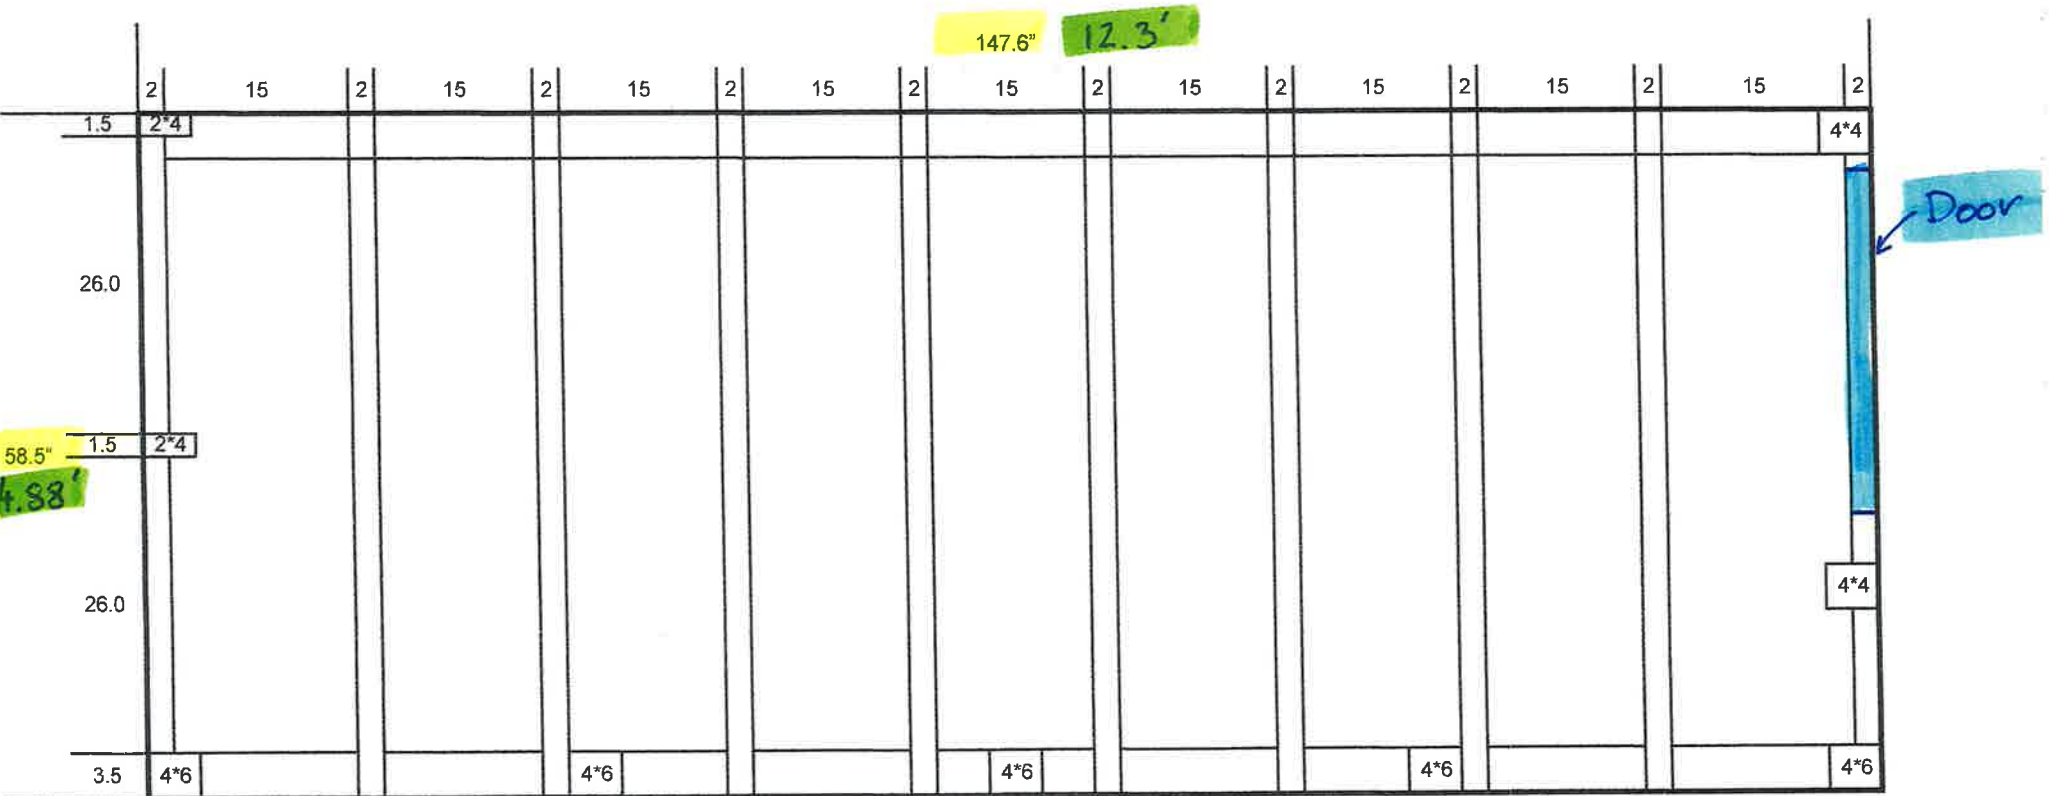

RECEIVED
BOROUGH OF LEONIA
PLANNING BOARD

NOV 06 2023

Bird's-Eye View
Top Down

上视图

RECEIVED

OCT 31 2023

CODE ENFORCEMENT

RECEIVED
BOROUGH OF LEONIA
PLANNING BOARD

RECEIVED

OCT 31 2023

CODE ENFORCEMENT

Area: 12.3ft*4.88ft=60ft²

实际面积: 长12.3' * 宽4.88' = 60平方英尺

RECEIVED
BOROUGH OF LEONIA
PLANNING BOARD

NOV 03 2023

Side View