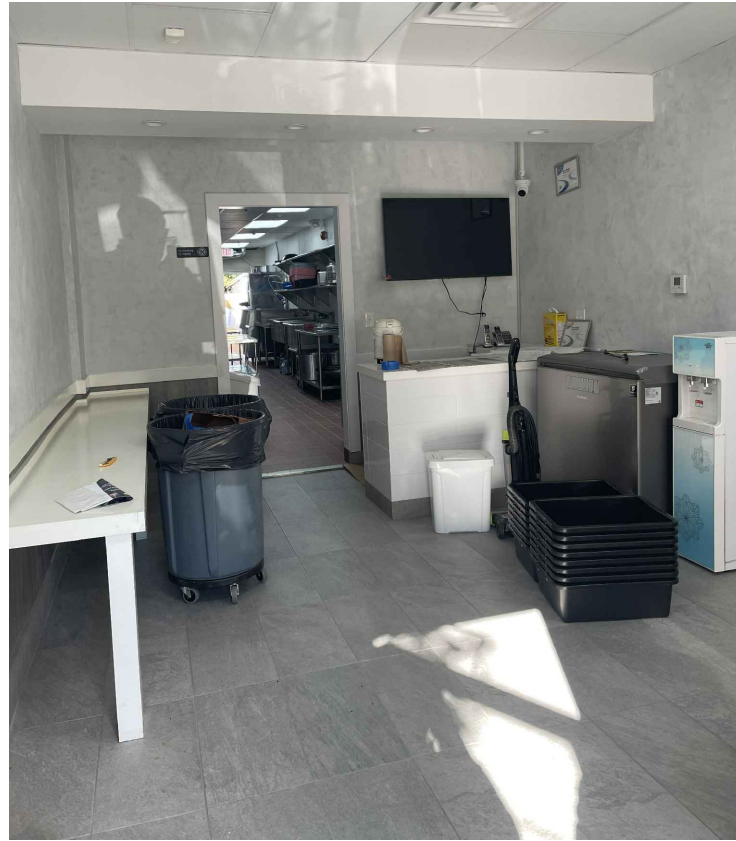

2 ORDER/ PICK-UP AREA